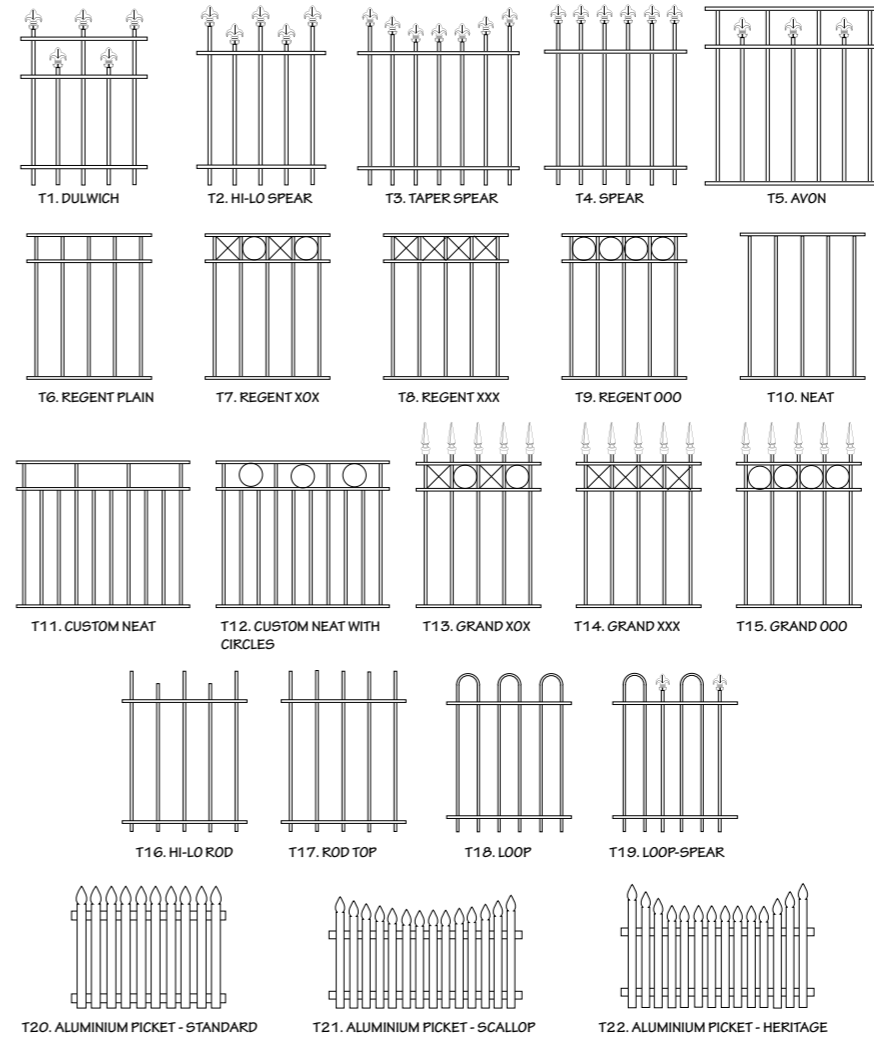

2-6 WILLIAM STREET,
BEVERLEY, SOUTH AUSTRALIA, 5009

Ph: (08) 8243 4300

www.adelaidefencecentre.com.au

ADELAIDE FENCE CENTRE

DESIGN - MANUFACTURE - CONSTRUCT

- Tubular Panels & Gates
- Precast Cement Pillars & Walling
- Panelrok® Lightweight Fencing
- Knotwood™ Aluminium fence & Gates
- Sheet Fencing
- Security Fencing
- Weldmesh high security fencing
- Palisade high security fencing
- Chainmesh Fencing
- Custom Gates & Fencing
- Balustrades
- Concrete Foundations & Plinths
- Retaining Walls
- Automation Solutions
- Intercoms

Standard Tubular Designs

Standard Pillar Designs

Sheet Profiles