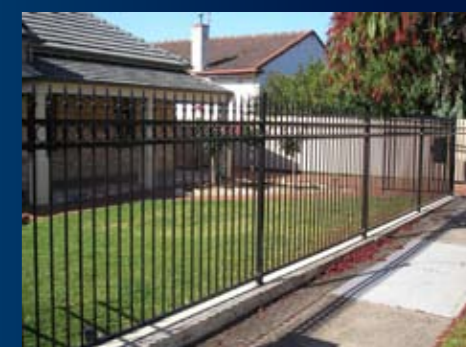

BusinessSA
Your business is ours

2-6 WILLIAM STREET,
BEVERLEY, SOUTH AUSTRALIA, 5009

Ph: (08) 8243 4300

www.adelaidefencecentre.com.au

**ADELAIDE
FENCE
CENTRE**

DESIGN - MANUFACTURE - CONSTRUCT

**DESIGN
MANUFACTURE
CONSTRUCT**

2-6 WILLIAM STREET,
BEVERLEY, SOUTH AUSTRALIA, 5009

Ph: (08) 8243 4300

www.adelaidefencecentre.com.au

ADELAIDE FENCE CENTRE

DESIGN - MANUFACTURE - CONSTRUCT

- Tubular Panels & Gates
- Precast Cement Pillars & Walling
- Panelrok® Lightweight Fencing
- Knotwood™ Aluminium fence & Gates
- Sheet Fencing
- Security Fencing
- Weldmesh high security fencing
- Palisade high security fencing
- Chainmesh Fencing
- Custom Gates & Fencing
- Balustrades
- Concrete Foundations & Plinths
- Retaining Walls
- Automation Solutions
- Intercoms